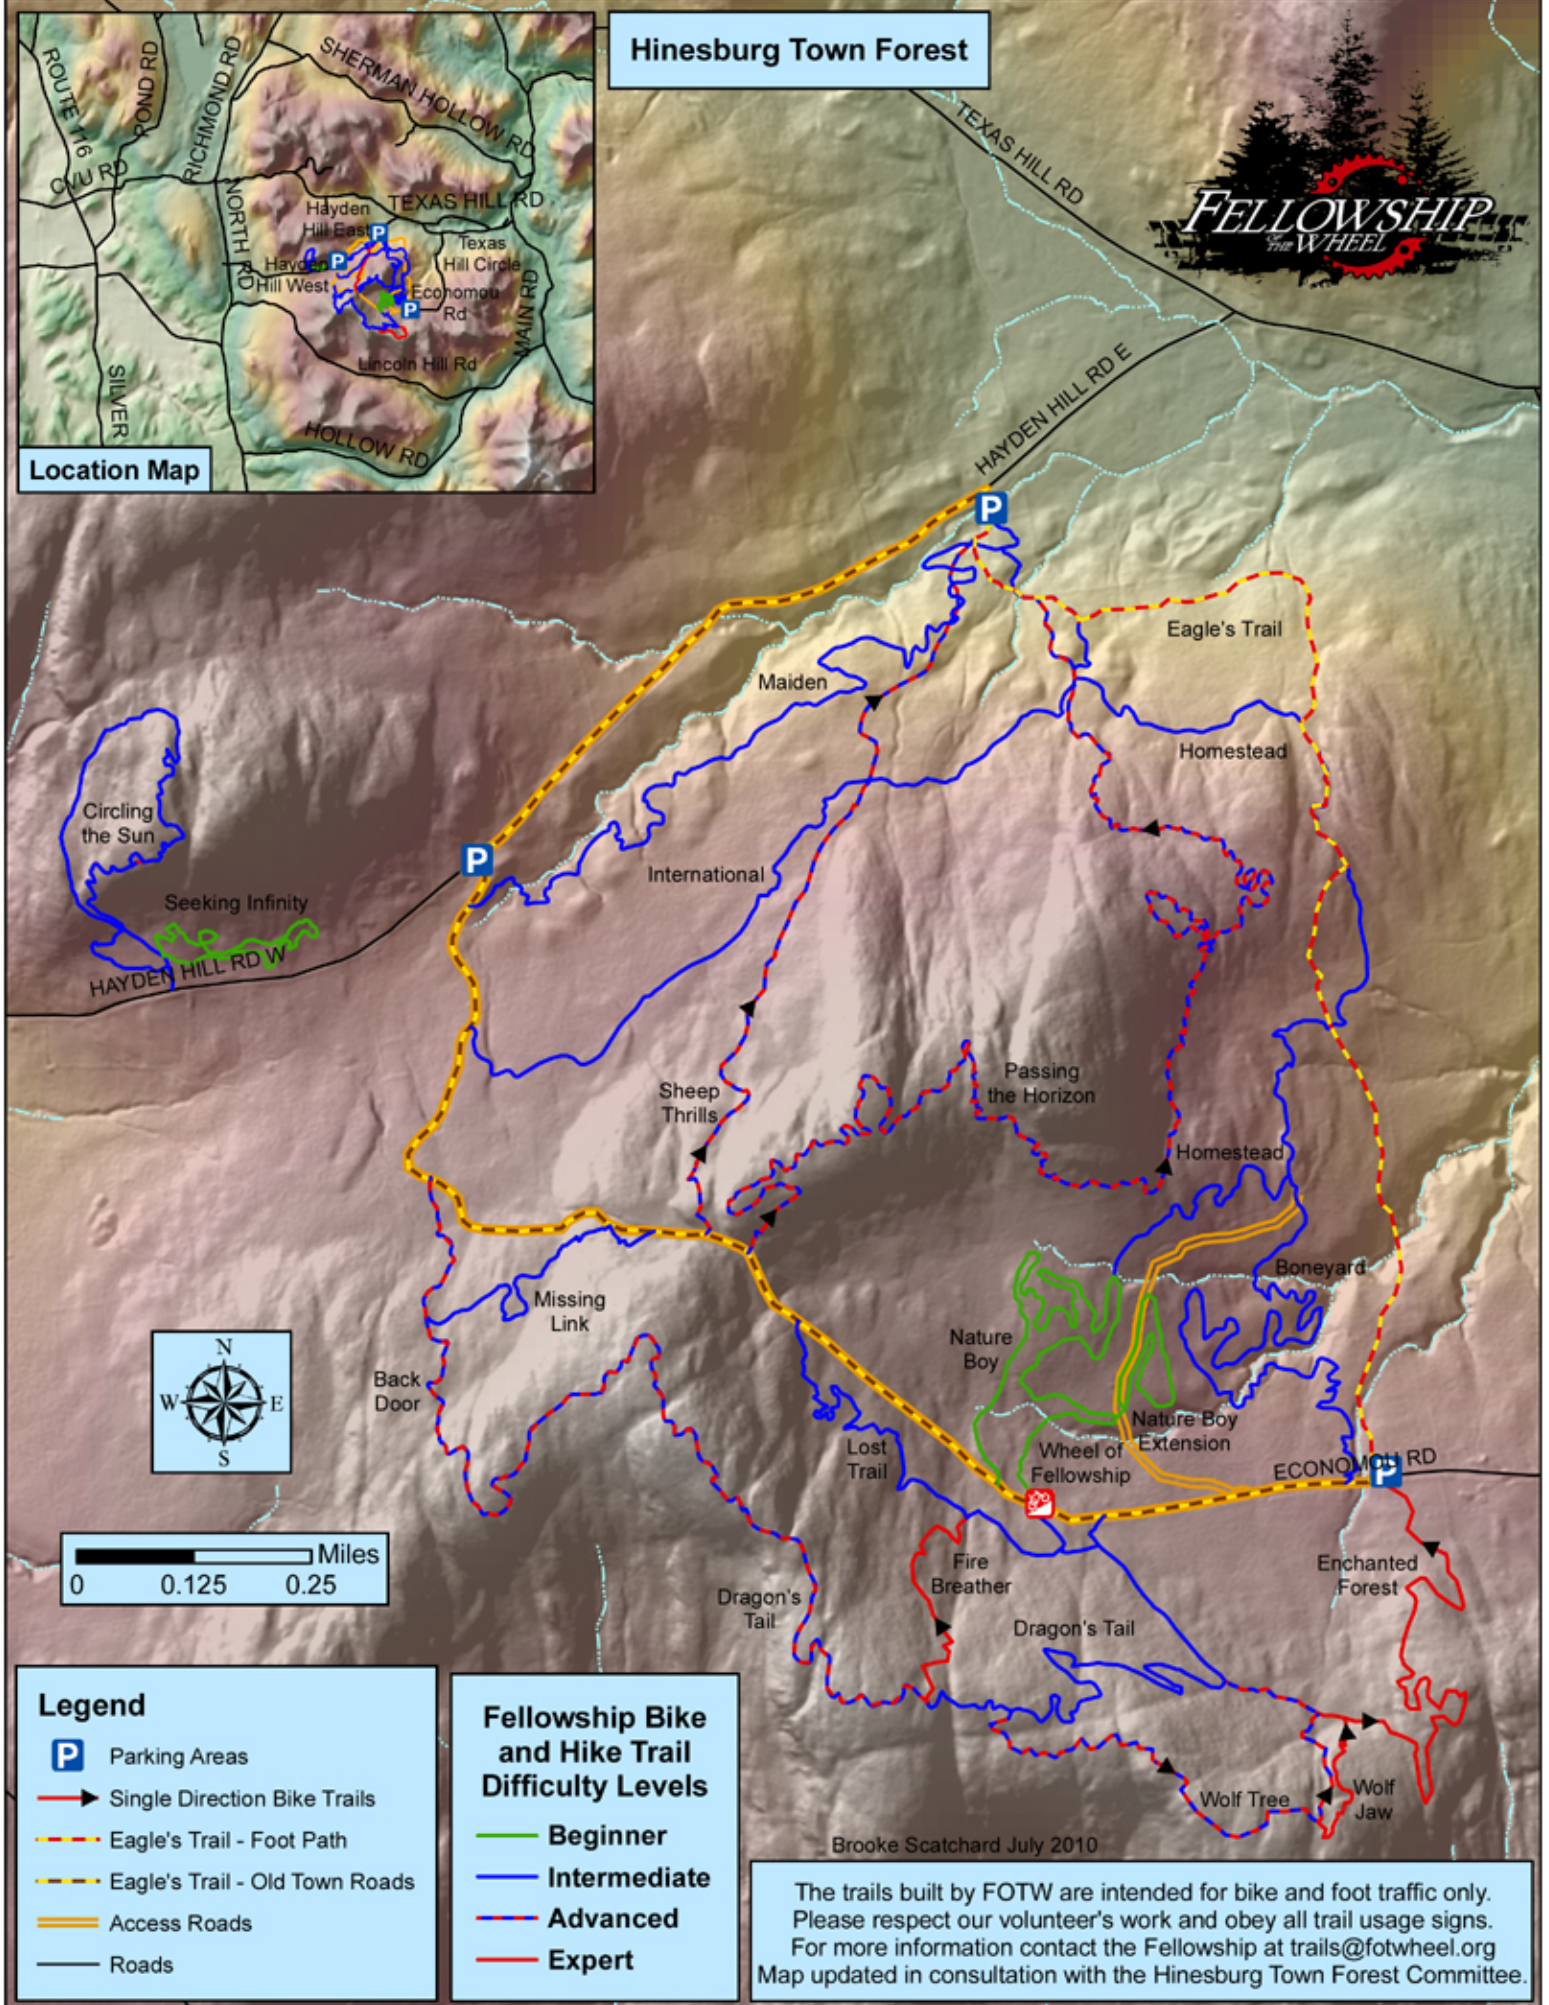

Hinesburg Town Forest

Location Map

- Legend**
- Parking Areas
 - Single Direction Bike Trails
 - Eagle's Trail - Foot Path
 - Eagle's Trail - Old Town Roads
 - Access Roads
 - Roads

- Fellowship Bike and Hike Trail Difficulty Levels**
- Beginner
 - Intermediate
 - Advanced
 - Expert

Brooke Scatchard July 2010

The trails built by FOTW are intended for bike and foot traffic only. Please respect our volunteer's work and obey all trail usage signs. For more information contact the Fellowship at trails@fotwheel.org Map updated in consultation with the Hinesburg Town Forest Committee.