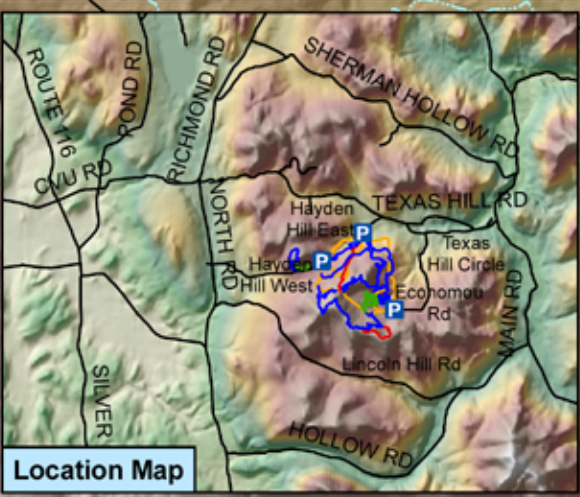

Hinesburg Town Forest

Location Map

- Legend**
- Parking Areas
 - Single Direction Bike Trails
 - Eagle's Trail - Foot Path
 - Eagle's Trail - Old Town Roads
 - Access Roads
 - Roads

- Fellowship Bike and Hike Trail Difficulty Levels**
- Beginner
 - Intermediate
 - Advanced
 - Expert

Brooke Scatchard July 2010

The trails built by FOTW are intended for bike and foot traffic only. Please respect our volunteer's work and obey all trail usage signs. For more information contact the Fellowship at trails@fotwheel.org Map updated in consultation with the Hinesburg Town Forest Committee.