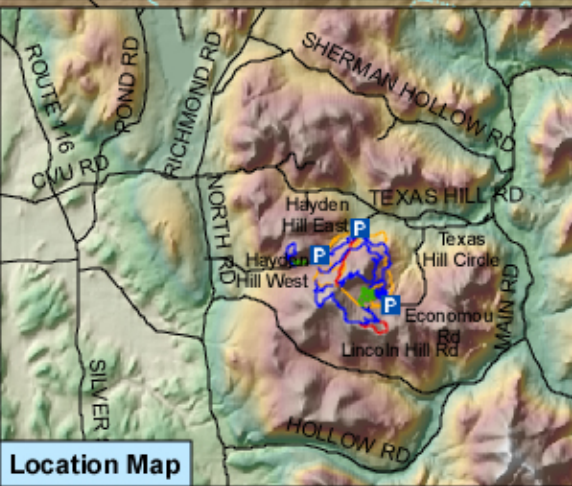

Hinesburg Town Forest

Location Map

Legend

- Parking Areas
- FOTW Bike and Hike Trails
- Single Direction Bike Trails
- Eagle's Trail - Foot Path
- Eagle's Trail - Old Town Roads
- ATV, Dirt Bike, and Horse Trails
- Roads

Fellowship Trail Difficulty Levels

- Beginner
- Intermediate
- Advanced
- Expert

Brooke Scatchard July 2010

The trails built by FOTW are intended for bike and foot traffic only. Please respect our volunteer's work and obey all trail usage signs. For more information contact the Fellowship at trails@fotwheel.org Map updated in consultation with the Hinesburg Town Forest Committee.