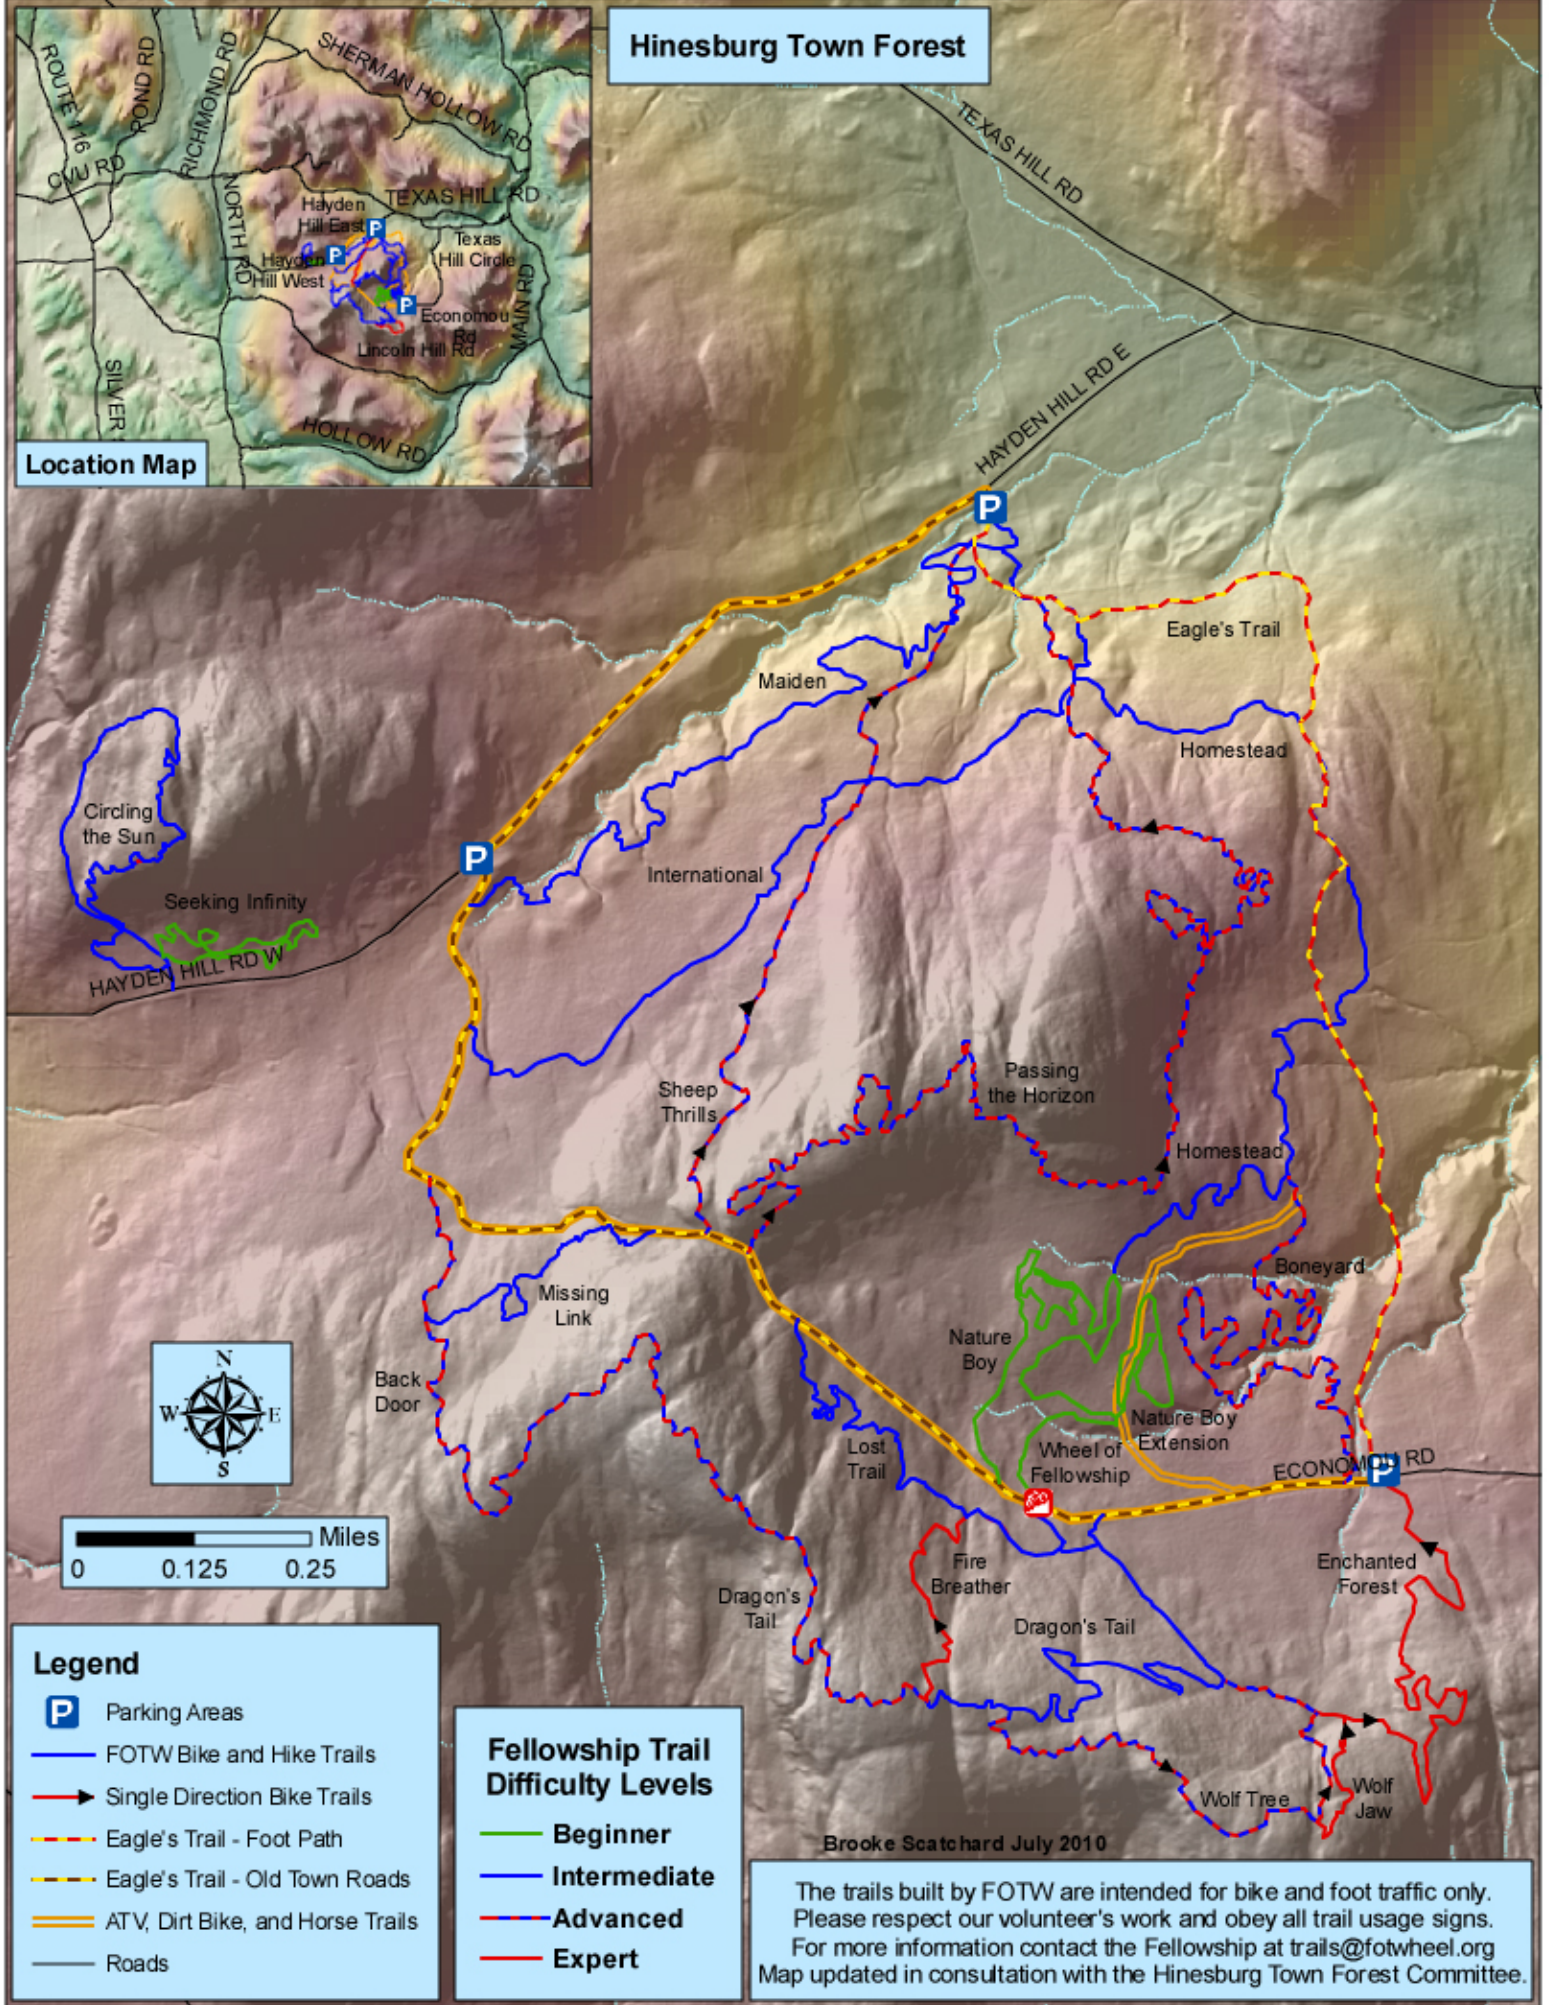

Hinesburg Town Forest

Location Map

Legend

- Parking Areas
- FOTW Bike and Hike Trails
- Single Direction Bike Trails
- Eagle's Trail - Foot Path
- Eagle's Trail - Old Town Roads
- ATV, Dirt Bike, and Horse Trails
- Roads

Fellowship Trail Difficulty Levels

- Beginner
- Intermediate
- Advanced
- Expert

Brooke Scatchard July 2010

The trails built by FOTW are intended for bike and foot traffic only. Please respect our volunteer's work and obey all trail usage signs. For more information contact the Fellowship at trails@fotwheel.org Map updated in consultation with the Hinesburg Town Forest Committee.